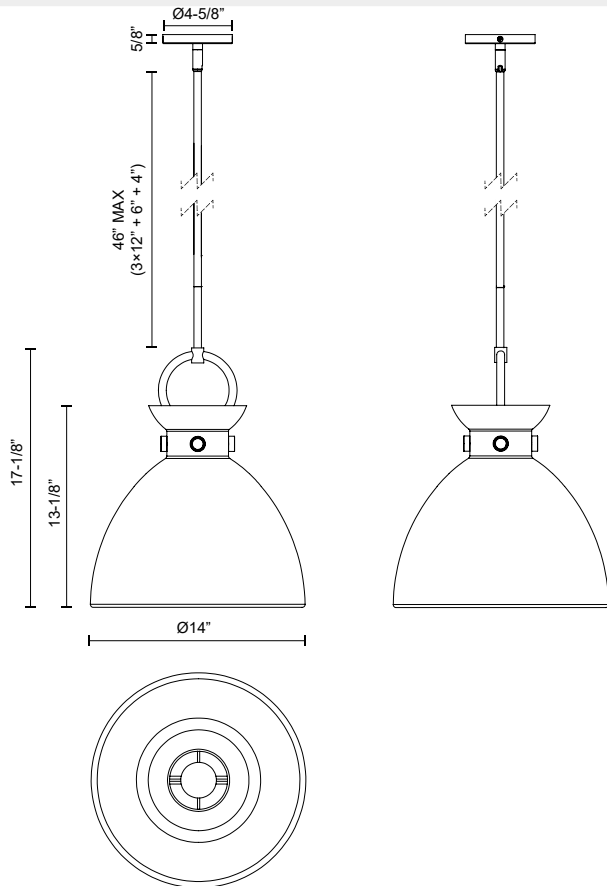

alora mood

P. 1.855.855.8926

CANADA: 19054 28TH Avenue Surrey - BC V3Z 6M3

USA: 3035 E. Lone Mountain Rd - Las Vegas, NV, 89081

WALDO PD411314

FIXTURE DIMENSIONS	D14" x H17-1/8"
LAMP TYPE	E26
MAX WATTAGE	60W
BULB QTY	1
BULBS INCLUDED	No
VOLTAGE	120V
MATERIAL	Steel
ROD LENGTH	46" Max (3x12" + 1x6" + 1x4")
MINIMUM HANG HEIGHT	27"
SLOPED CEILING ADAPTABLE	Yes, Up to 45 Degrees
LOCATION	Dry
CANOPY DIMENSIONS	D4-5/8" x H5/8"
PAINT FINISH	AG01; MB01;

[D - Diameter, L - Length, W - Width, H - Height, E - Extension]

AVAILABLE FINISHES:

*For complete warranty terms, please visit: www.aloralighting.com/warranty

WWW.ALORAMOOD.COM

© 2023 KUZCO LIGHTING. ALL RIGHTS RESERVED.